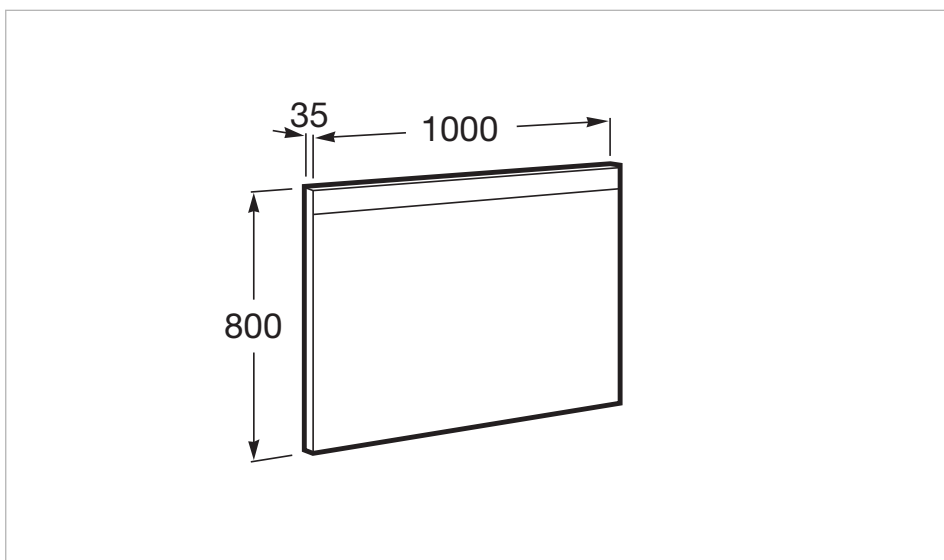

Technical drawings