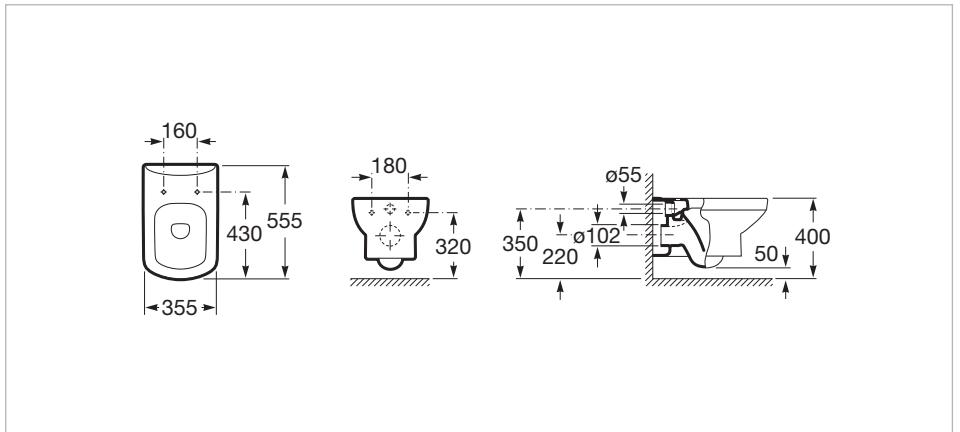

Vitreous china wall-hung WC with horizontal outlet

Flushing system: Washdown
 Installation type: Wall-hung
 Outlet type: Horizontal
 Shape: Square

Technical drawings

The signatures of the Germans Schmidt & Lackner appear on this extensive collection, which offers a large number of solutions for the contemporary habitat. Their proposal enables one to make the most of the space and it easily merges with any style.