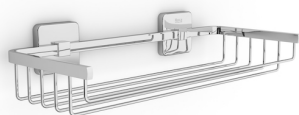

### Grilled container (Can be installed with screws or adhesive)

Finish: Polished  
Installation type: Wall-mounted  
Material: Metal

#### Dimensions

Length: 300 mm.  
Width: 135 mm.  
Height: 65 mm.

An extensive accessories range with a functional and timeless design. Besides the installation with screws, Victoria allows an adhesive fixation system that prevents drilling and guarantees high resistance (up to 5 kg. of static load). The perfect suit for private bathrooms, semi-public areas and public spaces, including solutions for people with reduced mobility.