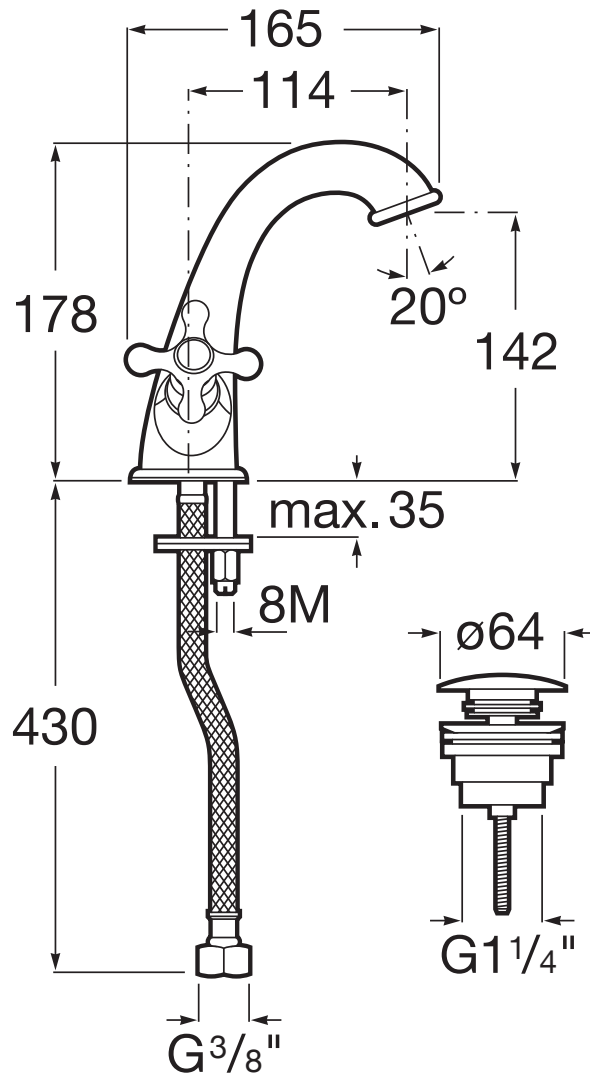

## Smooth body basin mixer with click clack waste

Application place: Basin  
 Click-clack waste  
 Finish: Chrome  
 Installation type: Deck-mounted

### Technical drawings

Carmen is a tribute to one of Roca's most iconic basins of the 1940s, which comes back with a clear vintage character to become a vitreous china and furniture collection with the latest innovations in the design of bathroom spaces.