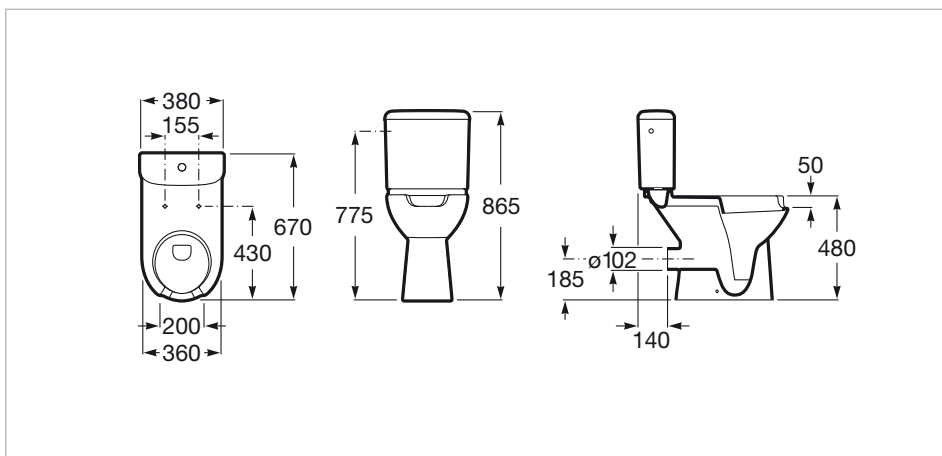

Vitreous china close-coupled WC with front opening and horizontal outlet

Fixing kit: Included
 Flushing system: Washdown
 Installation type: Floorstanding
 Outlet type: Horizontal
 Shape: Round

Technical drawings