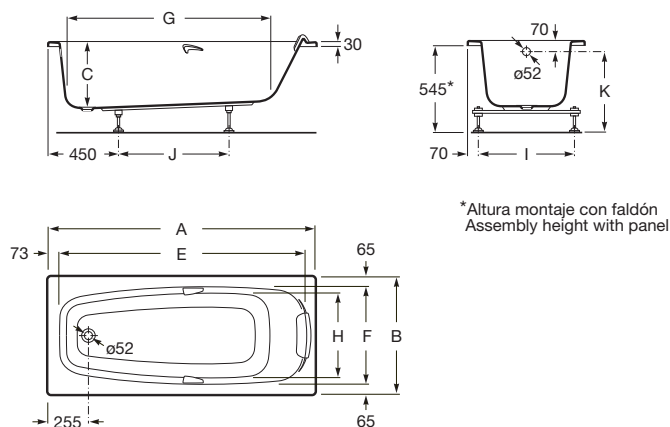

Rectangular acrylic bath with grips

- Antislip type: Added
- Drain: Not included
- Included handles: 2
- Included headrests: 1
- Inside height (mm): 400
- Inside length (mm): 1340
- Inside width (mm): 465
- Installation legs: With legs
- Installation structure: With feet
- Installation type: Drop-in, With L panel left, With L panel right, With front panel
- Material: Acrylic
- People capacity: 1
- Shape: Rectangular
- Sound insulation
- Water capacity (l): 159

Technical drawings

| A | B | C | D | E | F | G | H | I | J | K | litros |
|------|-----|-----|-----|------|-----|------|-----|-----|-----|---------|--------|
| 1700 | 750 | 420 | 362 | 1540 | 620 | 1155 | 530 | 610 | 700 | 565-615 | 218 |
| 1600 | 750 | 420 | 362 | 1440 | 620 | 1055 | 530 | 610 | 600 | 565-615 | 202 |
| 1700 | 700 | 420 | 362 | 1540 | 570 | 1155 | 465 | 560 | 700 | 565-615 | 198 |
| 1600 | 700 | 420 | 362 | 1440 | 570 | 1055 | 465 | 560 | 600 | 565-615 | 183 |
| 1500 | 700 | 400 | 342 | 1340 | 570 | 965 | 465 | 560 | 500 | 545-615 | 160 |
| 1400 | 700 | 400 | 342 | 1240 | 570 | 865 | 465 | 560 | 400 | 545-615 | 145 |