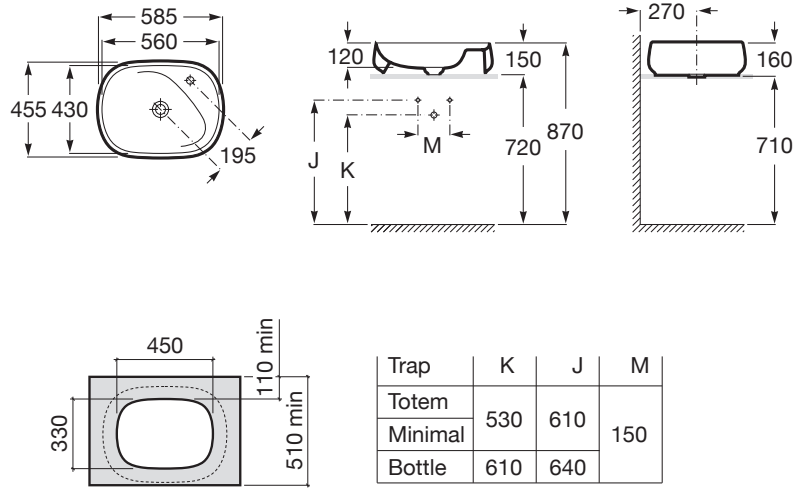

Bowl depth (mm): 455
 Bowl length (mm): 160
 Bowl position: **Central**
 Bowl width (mm): 585
 Fixing kit: **Not included**
 Installation type: **Bowl / Overcountertop**
Integrated shelf
 Material: FINECERAMIC®
 Plug and Waste: **Included**
 Shape: **Soft**
 Shelf position: **Right**
 Taphole configuration: **1 Taphole on the right side**
 Trap: **Not included**
 Washbasin capacity (l): 9.5
 Waste: **Included**
 Weight (kg): 12.5
 Without overflow

Colours and finishes

How to obtain the reference number

Replace the “.” with the desired finish code from the list below

	00 White
	62 Matt White
	63 Pearl
	64 Onyx
	65 Beige
	66 Coffee

Dimensions

Length: 585 mm.

Width: 455 mm.

Height: 160 mm.

Includes

50640390C Waste for basin or bidet with vitreous china fix cover Ø 72

Compatible with

851407... Base unit for two over countertop basins
 851404... Base unit for over countertop basin on the left
 851405... Base unit for over countertop basin on the right
 851400... Base unit for over countertop basin on the left
 851401... Base unit for over countertop basin on the right
 506403810 1 1/4" outlet connector. 300 tube
 506403110 1 1/4" outlet connector for basin. 300 Pipe
 857318... Water-resistant countertop for basin
 857319... Water-resistant countertop for basin
 857320... Water-resistant countertop for basin
 857321... Water-resistant countertop for basin
 857322... Water-resistant countertop for basin
 506401614 1 1/4" outlet connector for basin. 250 Pipe
 506403900 Waste for basin or bidet with fixed chrome-plated cover

Technical drawings

Waste for basin or bidet with vitreous china fix cover Ø 72

Cover included

Suitable for: Basin, Bidet

Type of cover: Porcelain open fixed

Waste diameter (mm): 72

This collection is a design proposal that blends into the bathroom space, where a great deal of thought has been given to the principles of saving, sustainability and integration in the technological conception of each item.