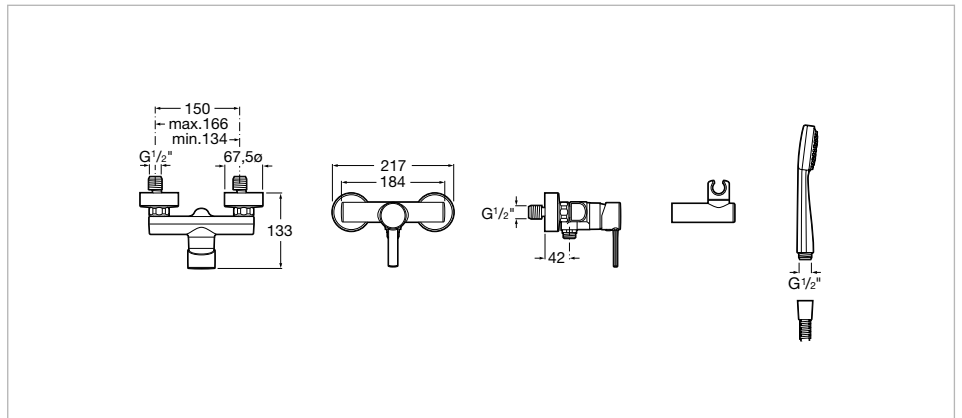

Wall-mounted shower mixer with 1.50 m flexible shower hose, handshower and swivel wall bracket

Application place: Shower
 Faucet type: Single-lever
 Finish: Chrome
 Handle position: Top
 Installation type: Wall-mounted
 Type of cartridge: Ceramic

Includes

5B9103C00 80/1. Handshower with Rain function

A proposal that can bring an air of freshness and originality to every corner. Slim and curvaceous, This series' singularity is seductive and its valiant functionality is ever so convincing.

Technical drawings

Designed by
Ramon Benedito

A Barcelona industrial designer with a world-wide reputation – and a worldwide prize-winner. Over the 20 years he has worked with Roca he has employed a design criteria that can be summed up in a single sentence: rigour as a method.

80/1. Handshower with Rain function

Diameter (mm): 80
Finish: Chrome
Number of functions: 1
Shape: Circular

Inspired by basic nature elements, this collection presents an aesthetic based on simple, pure and contemporary lines while offering a wide range of solutions.