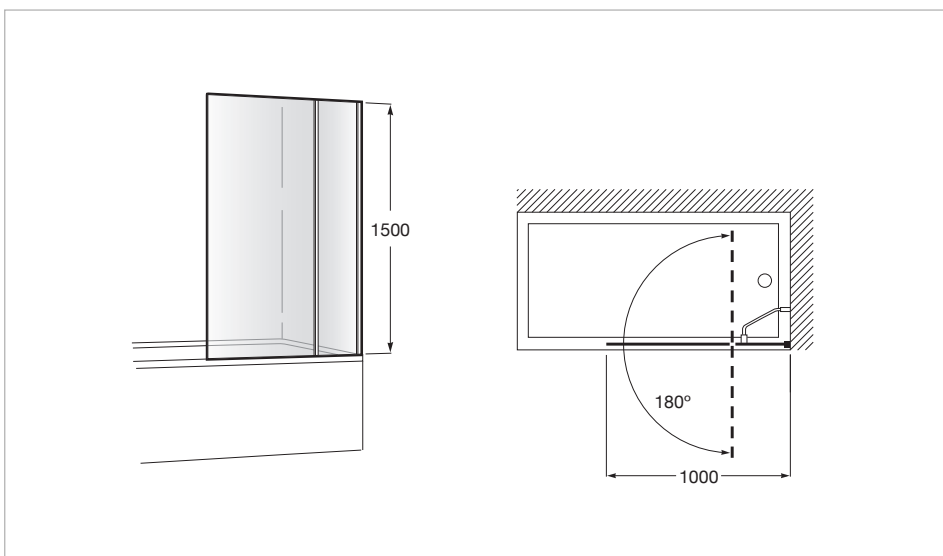

**B1HF - Swing panel + 1 fixed panel for bath**

B1HF - Swing panel + 1 fixed panel for bath.  
 Transparent glass and gloss silver profile.  
 Compensation of 25 mm.  
 Glass thickness (mm): 6  
 Maximum installation length (mm): 1000  
 Minimum installation length (mm): 980  
 Suitable for: Bath  
 Type of doors: Hinged doors 180°

**Colours and finishes**

How to obtain the reference number  
 Replace the “..” with the desired finish code  
 from the list below

12 Clear glass / Polished silver profile

**Dimensions**

Length: 1000 mm.  
 Height: 1500 mm.

**Technical drawings**

A collection of shower screens with sliding-, hinged- and folding-doors based on simple and pure lines. Finished in transparent tempered glass (6 mm thickness) and polished silver profiles.