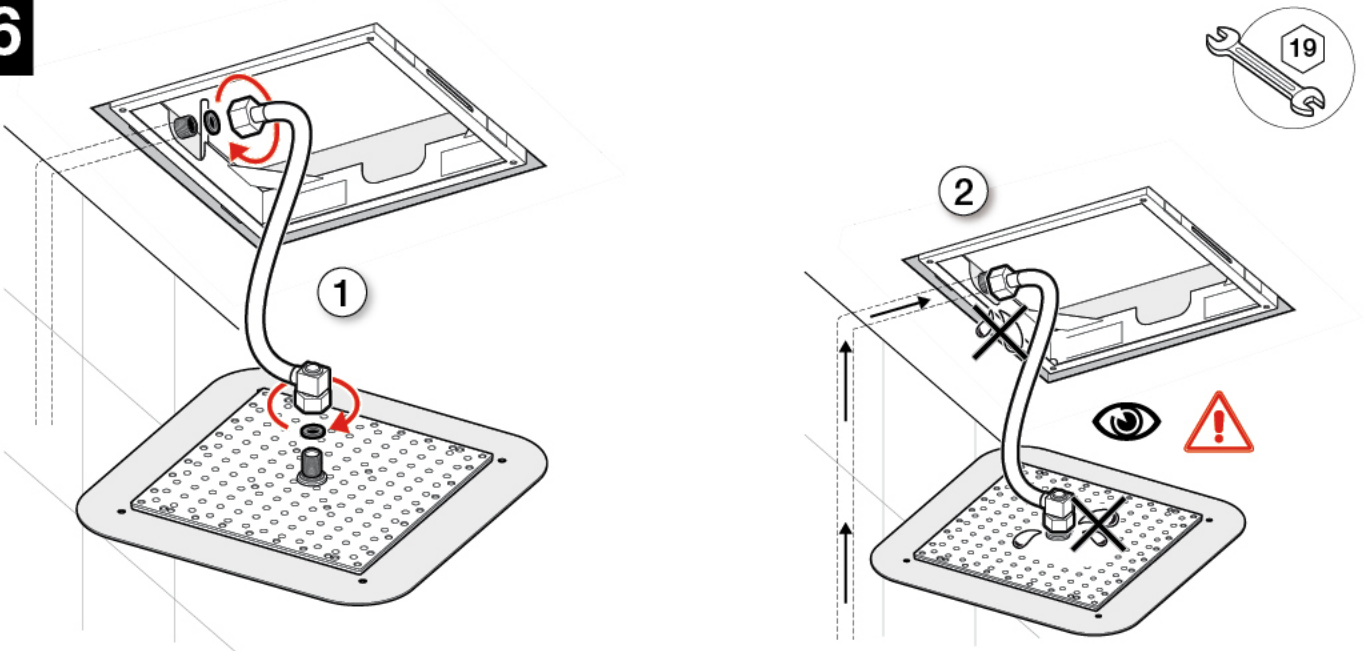

Roca

PUZZLE

A5B9378C00

 x1	 x1	 x1	GOMA  x2	 x1
M8 500mm INOX  x4	M8 INOX  x12	Ø8,4mm DIN125 INOX  x4 Ø8,4/24mm DIN9021  x4	FISCHER PF M8  x4	 x4

5

6

7

 P	P bar		
 T	°C		
 Q (3 bar)	l/min	 12	