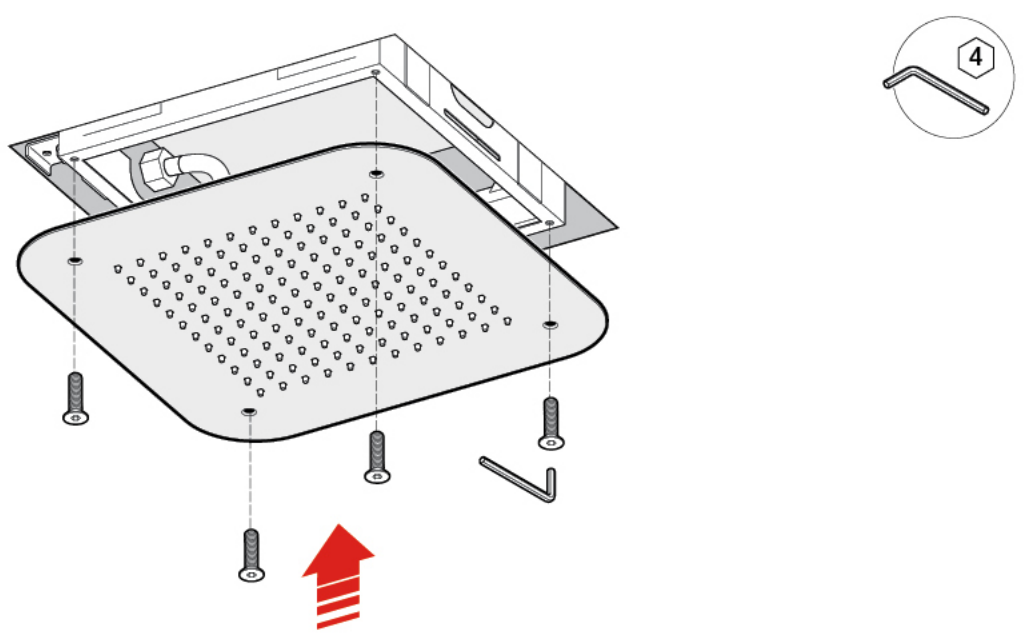

Roca

PUZZLE

A5B9378C00

 x1	 x1	 x1	GOMA  x2	 x1
M8 500mm INOX  x4	M8 INOX  x12	Ø8,4mm DIN125 INOX  x4 Ø8,4/24mm DIN9021  x4	FISCHER PF M8  x4	 x4

5

6

7

 P	P bar		
 T	°C		
 Q (3 bar)	l/min	 12	