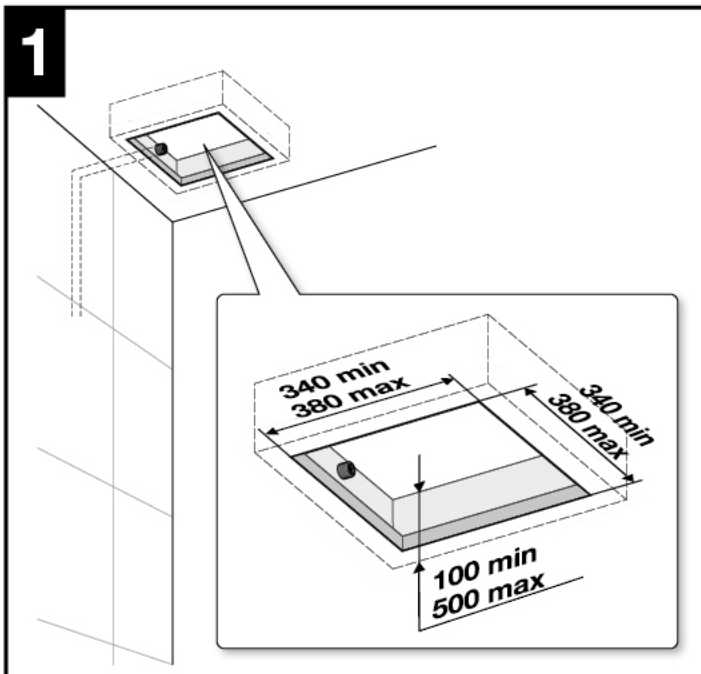

Roca

PUZZLE

A5B9378C00

 x1	 x1	 x1	GOMA  x2	 x1
M8 500mm INOX  x4	M8 INOX  x12	Ø8,4mm DIN125 INOX  x4 Ø8,4/24mm DIN9021  x4	FISCHER PF M8  x4	 x4

5

6

7

 P	P bar		
 T	°C		
 Q (3 bar)	l/min	 12	