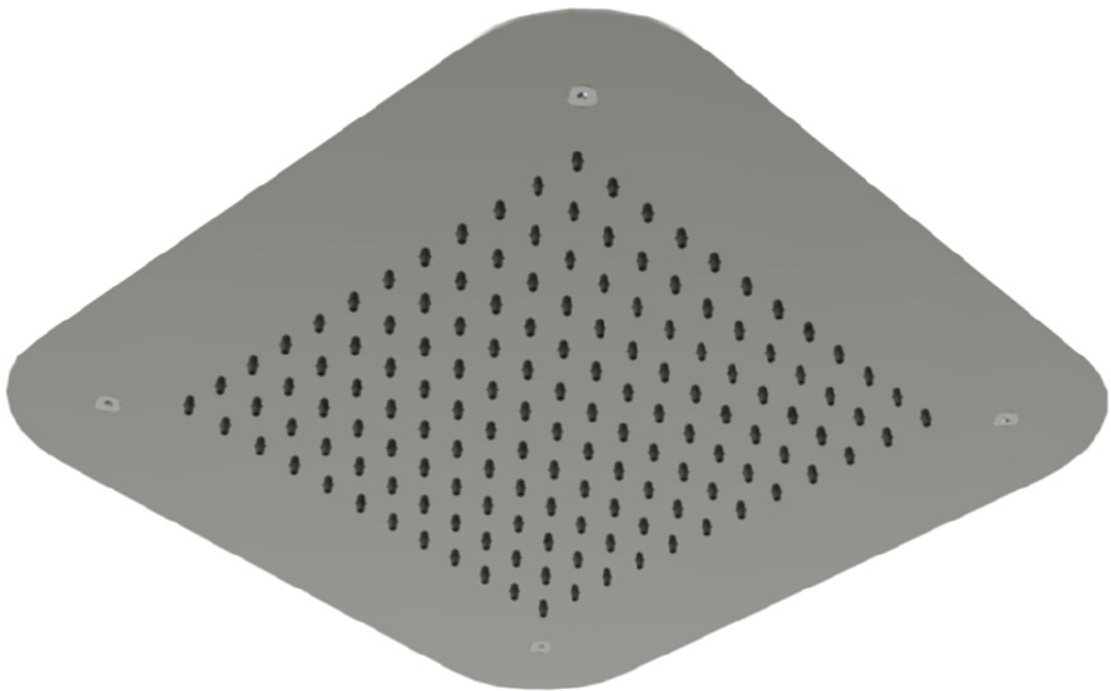

Roca

PUZZLE

A5B9378C00

 x1	 x1	 x1	GOMA  x2	 x1
M8 500mm INOX  x4	M8 INOX  x12	Ø8,4mm DIN125 INOX  x4 Ø8,4/24mm DIN9021  x4	FISCHER PF M8  x4	 x4

5

6

7

 P	P bar		
 T	°C		
 Q (3 bar)	l/min	 12	