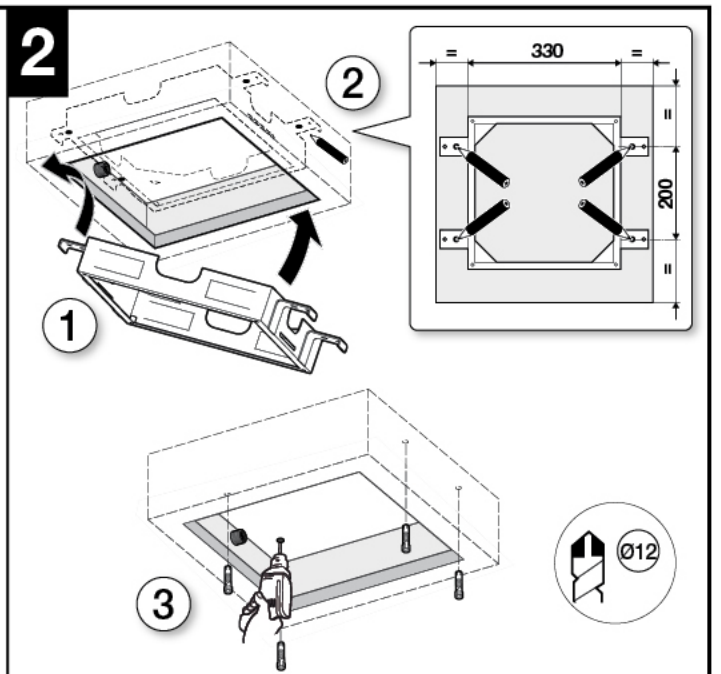

Roca

PUZZLE

A5B9378C00

 x1	 x1	 x1	GOMA  x2	 x1
M8 500mm INOX  x4	M8 INOX  x12	Ø8,4mm DIN125 INOX  x4 Ø8,4/24mm DIN9021  x4	FISCHER PF M8  x4	 x4

5

6

7

 P	P bar		
 T	°C		
 Q (3 bar)	l/min	 12	