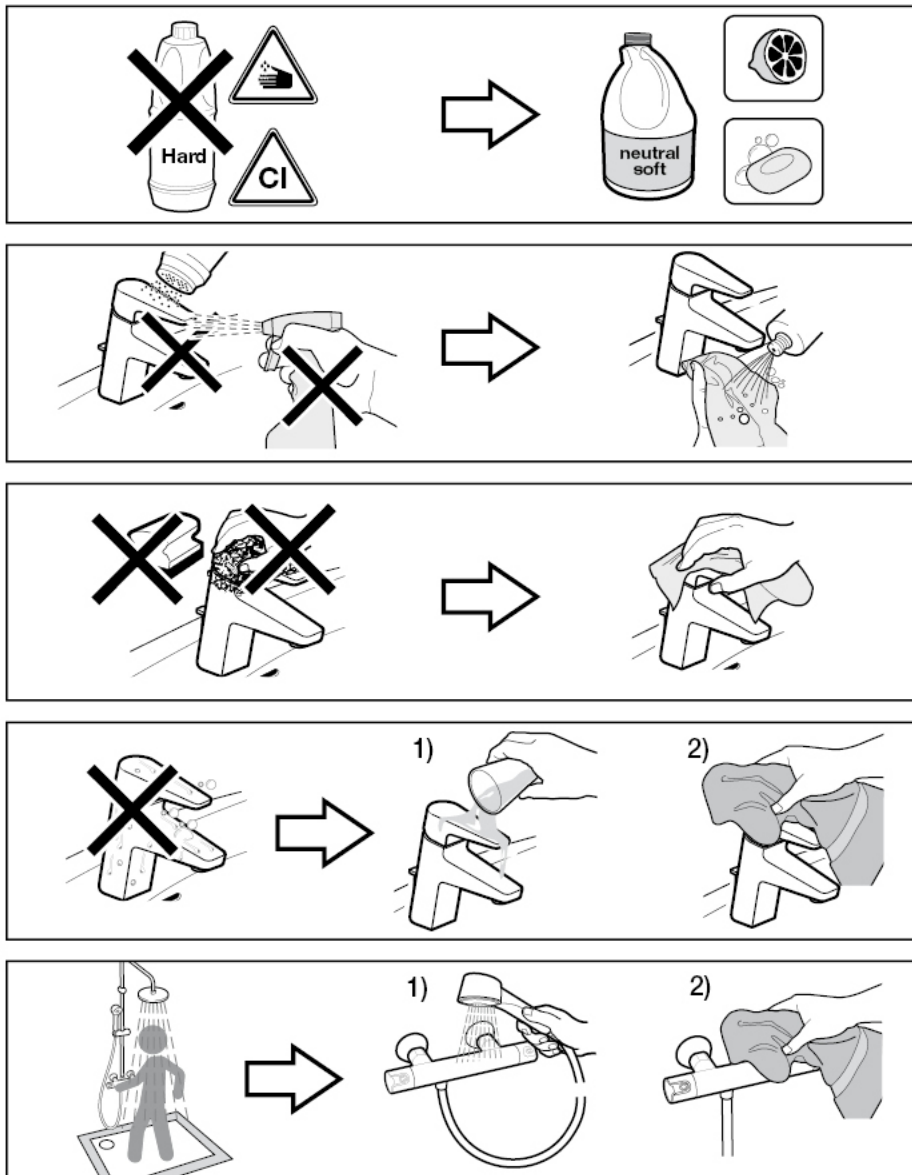

Roca

PUZZLE

A5B9378C00

 x1	 x1	 x1	GOMA  x2	 x1
M8 500mm INOX  x4	M8 INOX  x12	Ø8,4mm DIN125 INOX  x4 Ø8,4/24mm DIN9021  x4	FISCHER PF M8  x4	 x4

5

6

7

 P	P bar		
 T	°C		
 Q (3 bar)	l/min	 12	