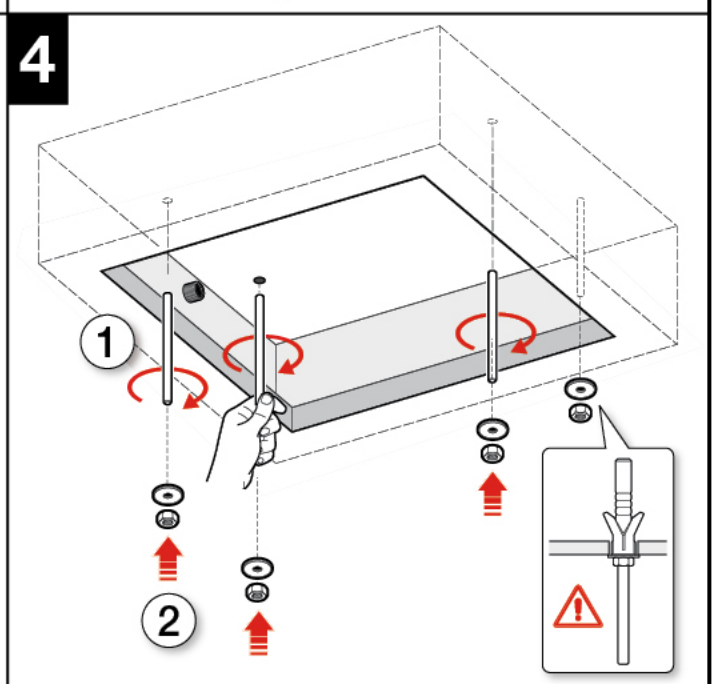

Roca

PUZZLE

A5B9378C00

 x1	 x1	 x1	GOMA  x2	 x1
M8 500mm INOX  x4	M8 INOX  x12	Ø8,4mm DIN125 INOX  x4 Ø8,4/24mm DIN9021  x4	FISCHER PF M8  x4	 x4

5

6

7

 P	P bar		
 T	°C		
 Q (3 bar)	l/min	 12	