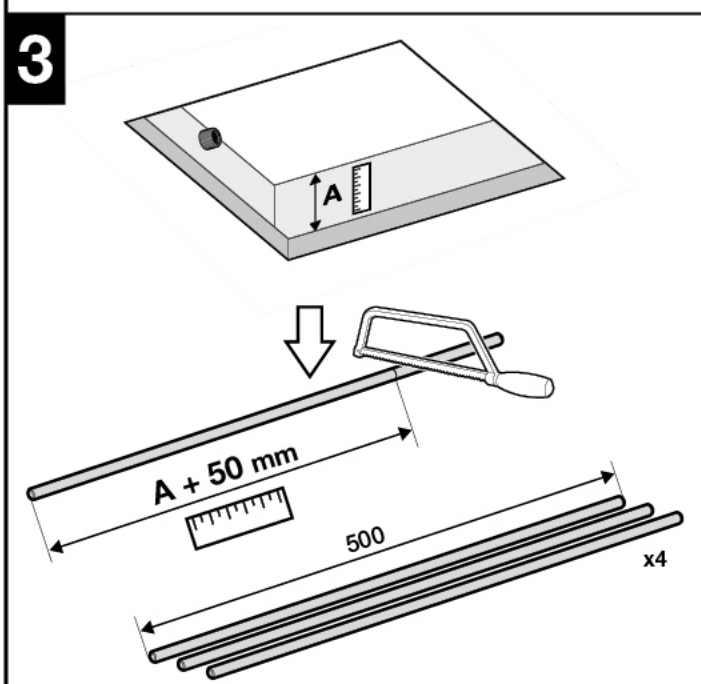

Roca

PUZZLE

A5B9378C00

 x1	 x1	 x1	GOMA  x2	 x1
M8 500mm INOX  x4	M8 INOX  x12	Ø8,4mm DIN125 INOX  x4 Ø8,4/24mm DIN9021  x4	FISCHER PF M8  x4	 x4

5

6

7

 P	P bar		
 T	°C		
 Q (3 bar)	l/min	 12	