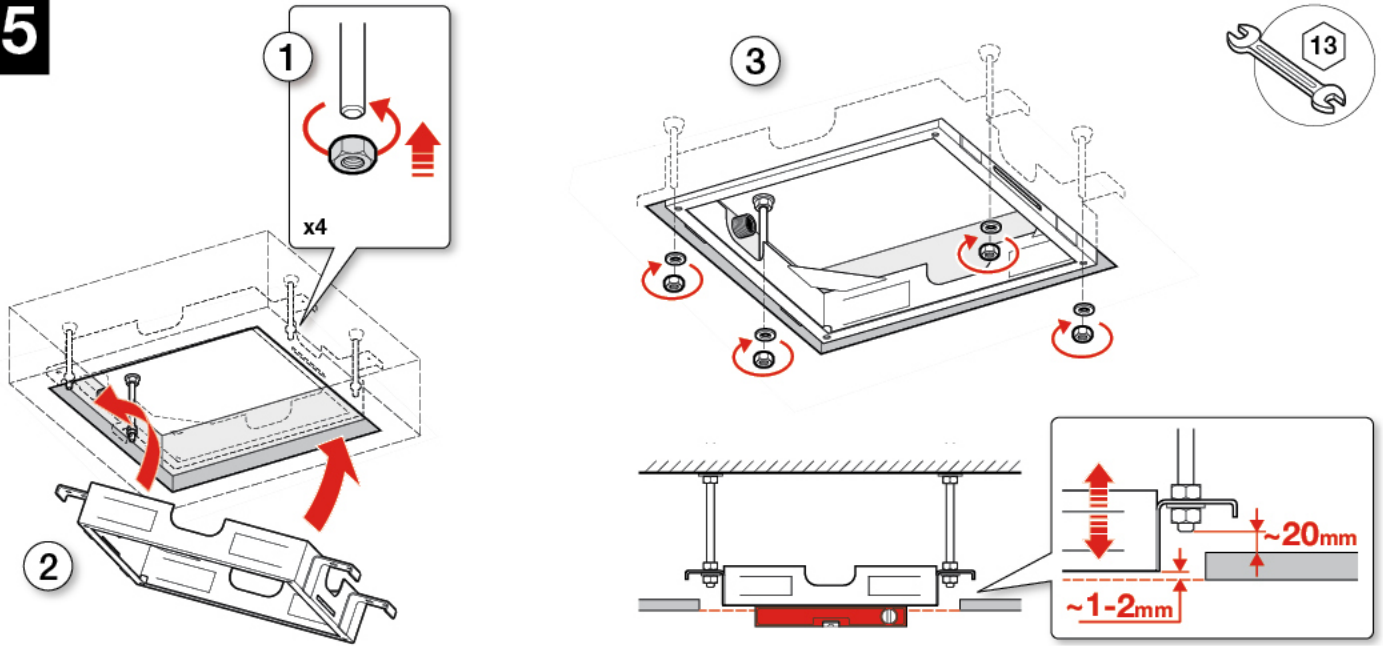

Roca

PUZZLE

A5B9378C00

 x1	 x1	 x1	GOMA  x2	 x1
M8 500mm INOX  x4	M8 INOX  x12	Ø8,4mm DIN125 INOX  x4 Ø8,4/24mm DIN9021  x4	FISCHER PF M8  x4	 x4

5

6

7

 P	P bar		
 T	°C		
 Q (3 bar)	l/min	 12	