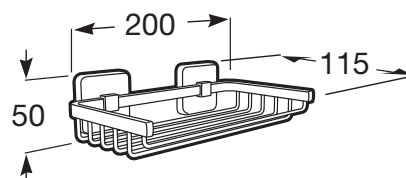

### Grilled container (Can be installed with screws or adhesive)

Finish: Polished  
Installation type: Wall-mounted  
Material: Metal

#### Dimensions

Length: 200 mm.  
Width: 115 mm.  
Height: 50 mm.

#### Technical drawings

An extensive accessories range with a functional and timeless design. Besides the installation with screws, Victoria allows an adhesive fixation system that prevents drilling and guarantees high resistance (up to 5 kg. of static load). The perfect suit for private bathrooms, semi-public areas and public spaces, including solutions for people with reduced mobility.