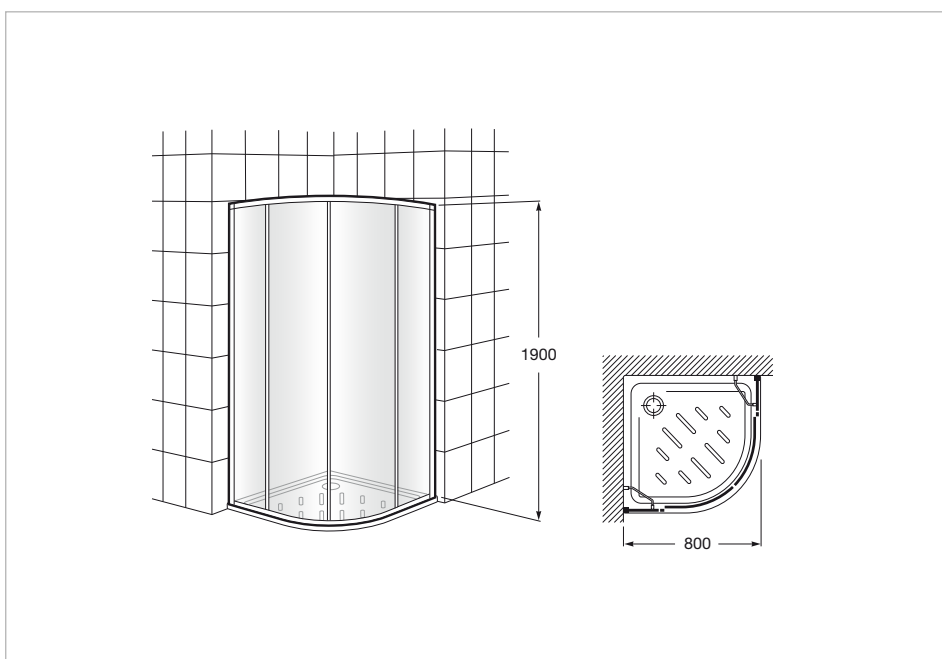

MR - Quadrant shower enclosure with 2 sliding doors + 2 fixed panels

MR - Quadrant shower enclosure with 2 sliding doors + 2 fixed panels. Transparent glass and gloss silver profile. Compensation of 25 mm.

Glass thickness (mm): 4

Maximum installation length (mm): 790

Minimum installation length (mm): 765

Suitable for: Shower tray

Type of doors: Sliding doors

Technical drawings

A collection of shower screens with sliding-, hinged- and folding-doors based on simple and pure lines. Finished in transparent tempered glass (4 mm thickness) and polished silver profiles.