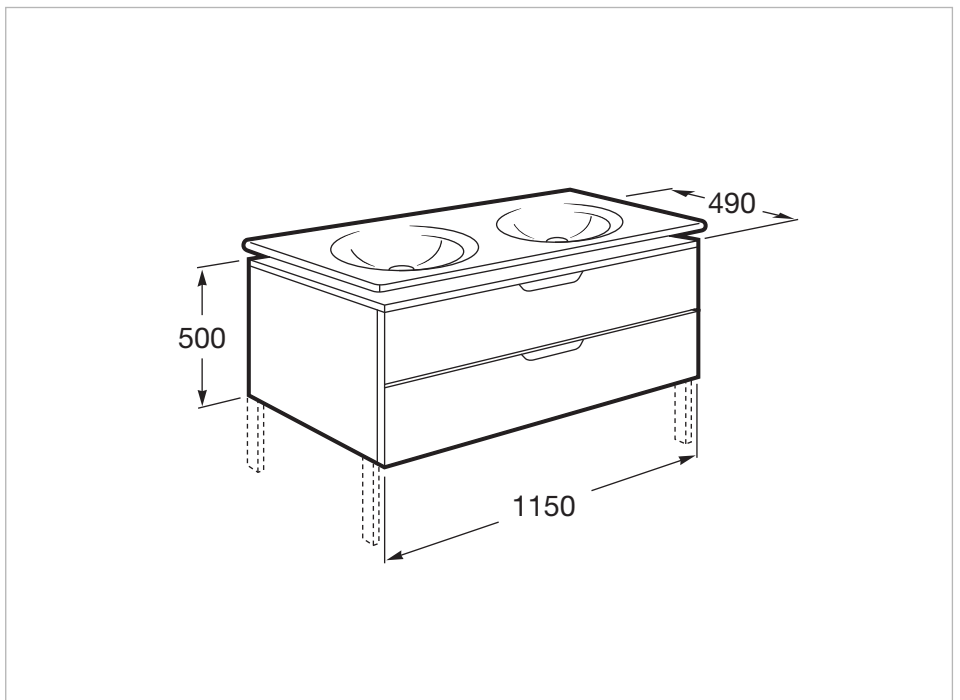

Technical drawings