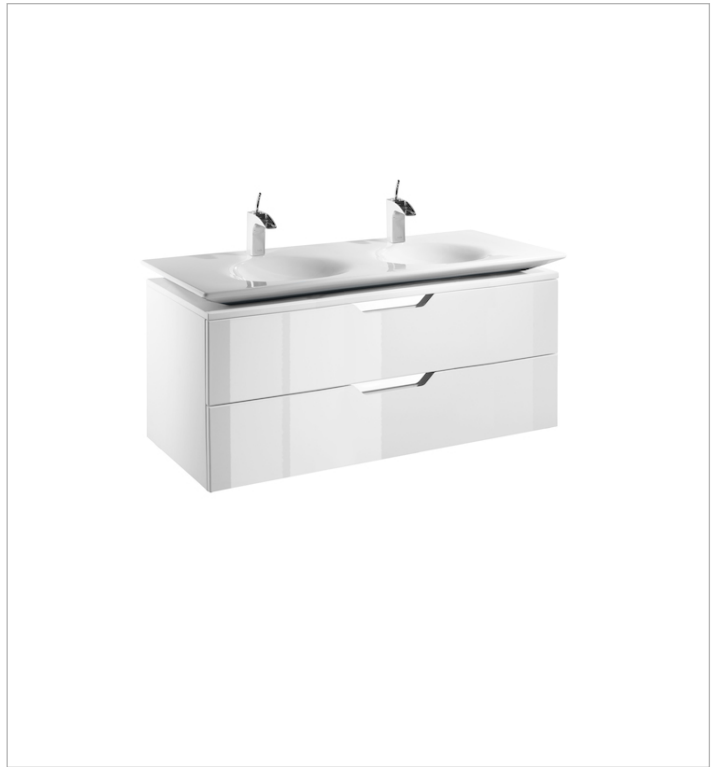

764 Gloss white Lacquer

770 Gloss anthracite grey lacquer

Dimensions

Length: 1200 mm.

Width: 510 mm.

Height: 560 mm.

Includes

327896..0 Wall-hung or vanity vitreous china basin

Optional

816406001 Optional leg set (x2)

816819409 Organizing box

816820409 Organizing box

Technical drawings

A spectacular design is the key to its singular functionality. This collection combines perfection, technology and detail. The industrial designer Ramón Benedito signs this proposal, which is fruit of a universe of geometrical shapes. Stylish, pure, sophisticated and inspiring strokes, for which he was awarded the ADI-FAD Prize for the decorative arts in design.

Wall-hung or vanity vitreous china basin

Bowl position: Central
 Double washbasin
 Fixing kit: Included
 Installation type: Vanity, Wall-hung
 Material: Vitreous china
 Shape: Square
 Taphole configuration: 1 Prepunched, 1 Taphole, 1 Prepunched / 1 Prepunched, 1 Taphole, 1 Prepunched
 Trap: Not included
 Waste: Not included
 Without overflow

Colours and finishes

How to obtain the reference number
 Replace the “..” with the desired finish code from the list below

Dimensions

Length: 1200 mm.
 Width: 510 mm.
 Height: 125 mm.

Optional

- 840667001 Frontal towel rail for basin
- 840523001 Lateral towel rail for basin