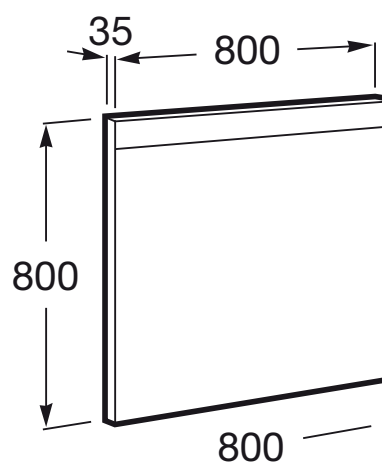

Technical drawings