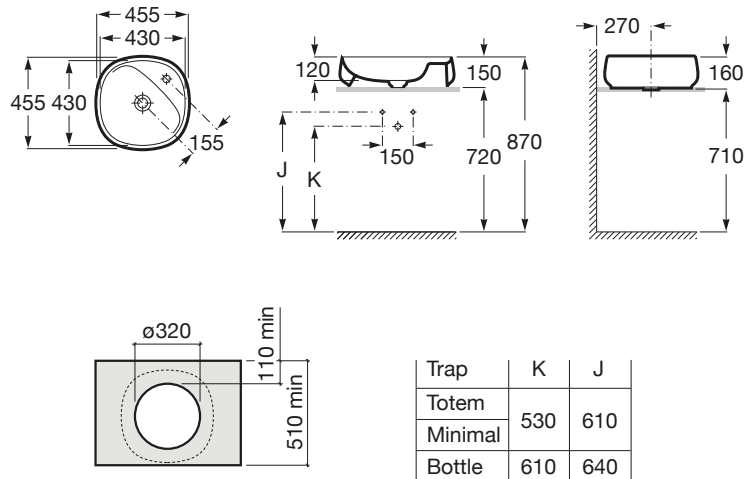

## Over countertop FINECERAMIC® basin

Bowl depth (mm): 455  
 Bowl length (mm): 160  
 Bowl position: **Central**  
 Bowl width (mm): 455  
 Fixing kit: **Not included**  
 Installation type: **Bowl / Overcountertop**  
**Integrated shelf**  
 Material: FINECERAMIC®  
 Plug and Waste: **Included**  
 Shape: **Soft**  
 Shelf position: **Right**  
 Taphole configuration: **1 Taphole on the right side**  
 Trap: **Not included**  
 Washbasin capacity (l): 6.8  
 Waste: **Included**  
 Weight (kg): 10  
 Without overflow

## Dimensions

Length: 455 mm.

Width: 455 mm.

Height: 160 mm.

## Includes

50640390C Waste for basin or bidet with vitreous china fix cover Ø 72

### Waste for basin or bidet with vitreous china fix cover Ø 72

---

Cover included

Suitable for: Basin, Bidet

Type of cover: Porcelain open fixed

Waste diameter (mm): 72

This collection is a design proposal that blends into the bathroom space, where a great deal of thought has been given to the principles of saving, sustainability and integration in the technological conception of each item.