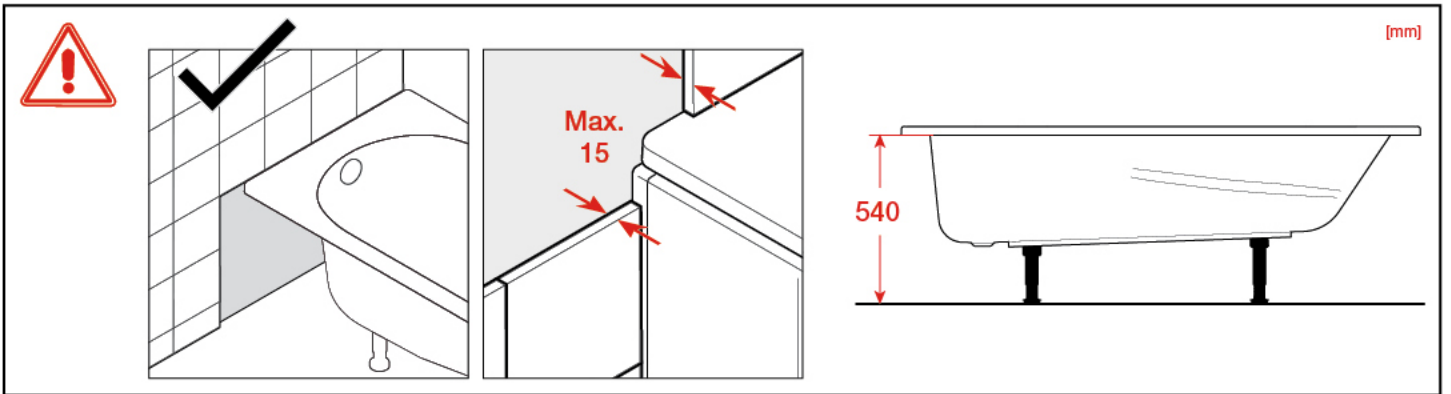

Roca

FALDÓN FRONTAL BAÑERAS RECTANGULARES FRONT PANEL RECTANGULAR BATHTUBS

259785..0 - 1400

259784..0 - 1500

259783..0 - 1600

259782..0 - 1700

259627..0 - 1800

2