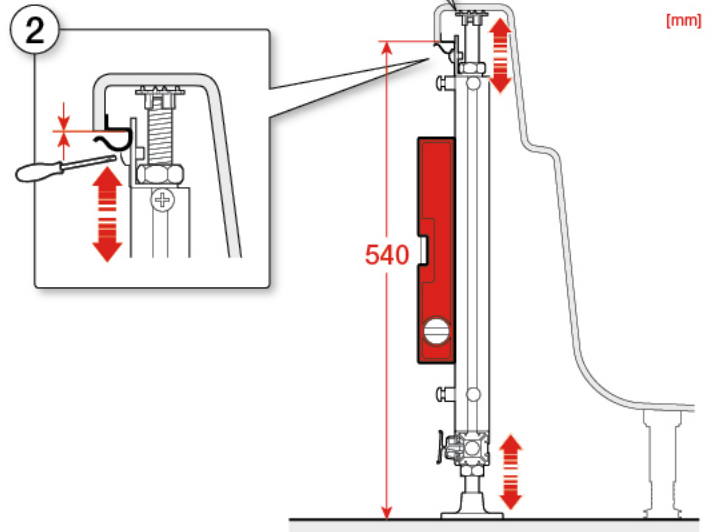

Roca

FALDÓN FRONTAL BAÑERAS RECTANGULARES FRONT PANEL RECTANGULAR BATHTUBS

259785..0 - 1400

259784..0 - 1500

259783..0 - 1600

259782..0 - 1700

259627..0 - 1800

2