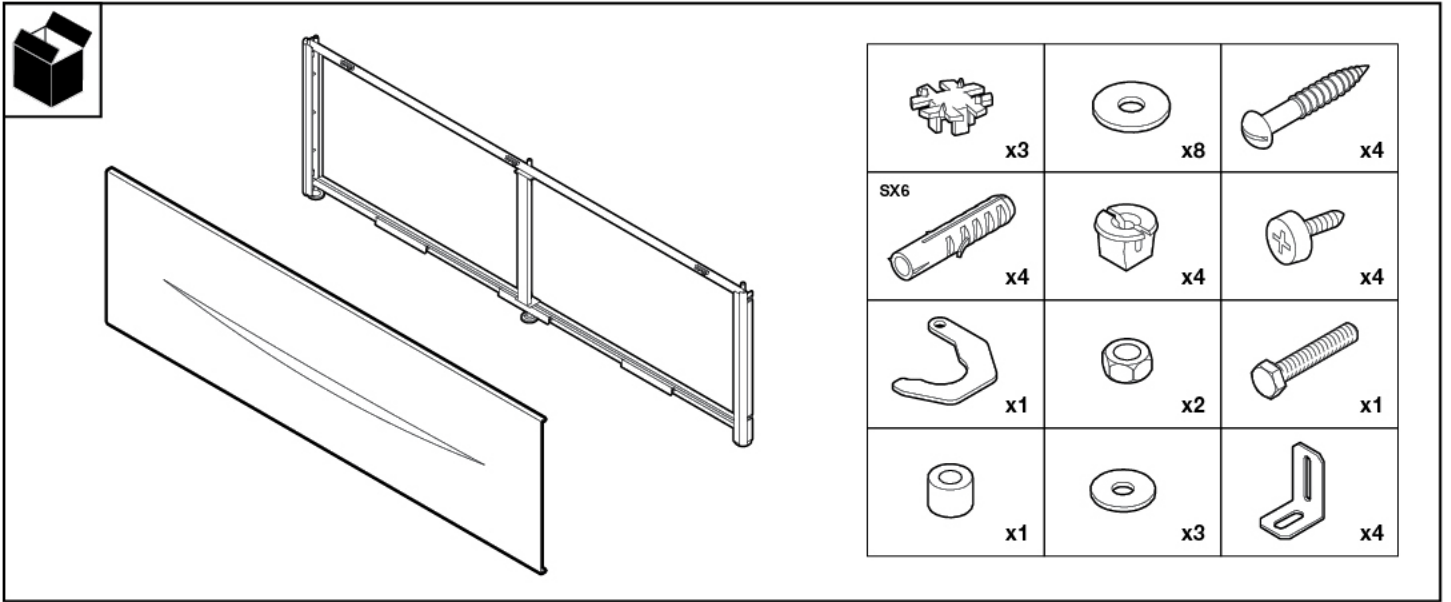

Roca

FALDÓN FRONTAL BAÑERAS RECTANGULARES FRONT PANEL RECTANGULAR BATHTUBS

259785..0 - 1400

259784..0 - 1500

259783..0 - 1600

259782..0 - 1700

259627..0 - 1800

2