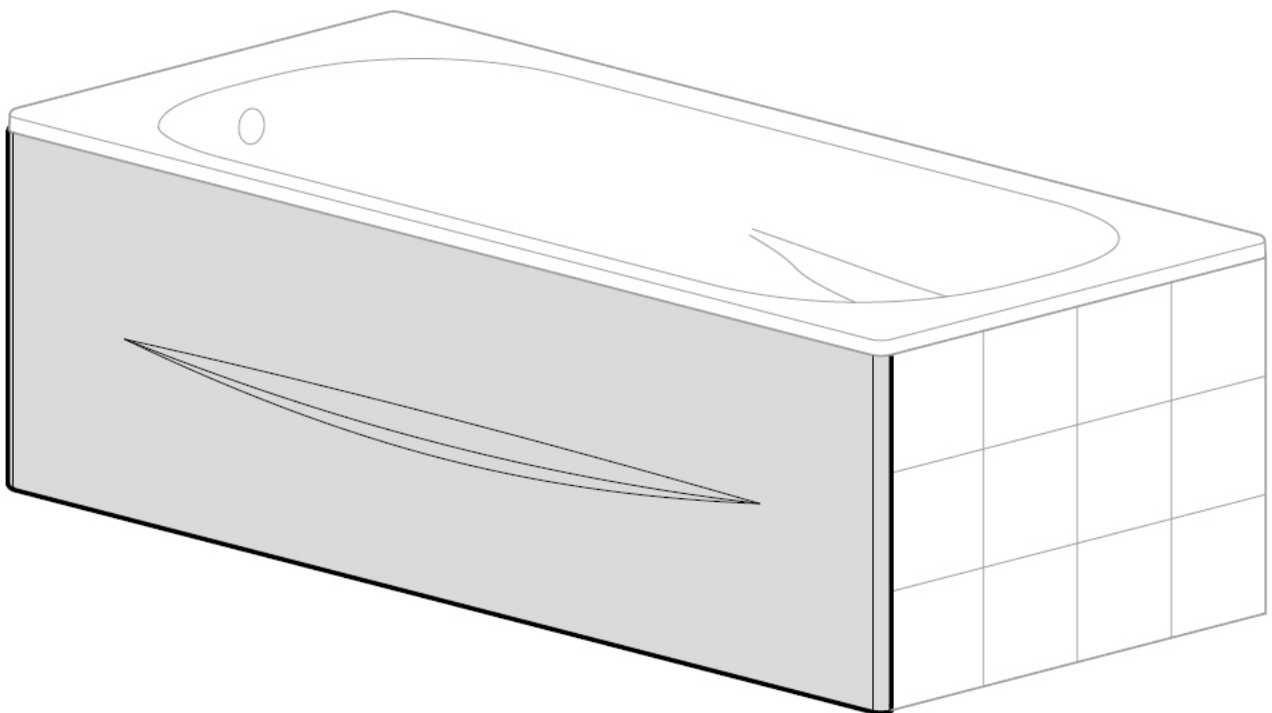

Roca

FALDÓN FRONTAL BAÑERAS RECTANGULARES FRONT PANEL RECTANGULAR BATHTUBS

259785..0 - 1400

259784..0 - 1500

259783..0 - 1600

259782..0 - 1700

259627..0 - 1800

2