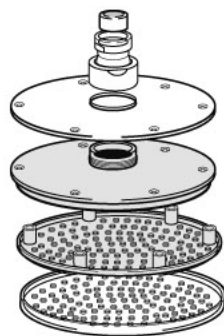

Roca

VICTORIA CONNECT

A5B9961..0

5

2

P

P
bar

T

°C

Q
(3 bar)

l/min

MAX. 11

12

1 - A5B9850C00	5 - AG0083803R	9 - A5B9B03C00	13 - AG0073207R
2 - AG0056807R	6 - AG0041500R	10 - AG0084000R	14 - AG0073303R
3 - AG0041400R	7 - AG0083900R	11 - AG0056300R	15 - AG0077300R
4 - AG0083700R	8 - A525009800	12 - AG0073100R	16 - AG0077400R